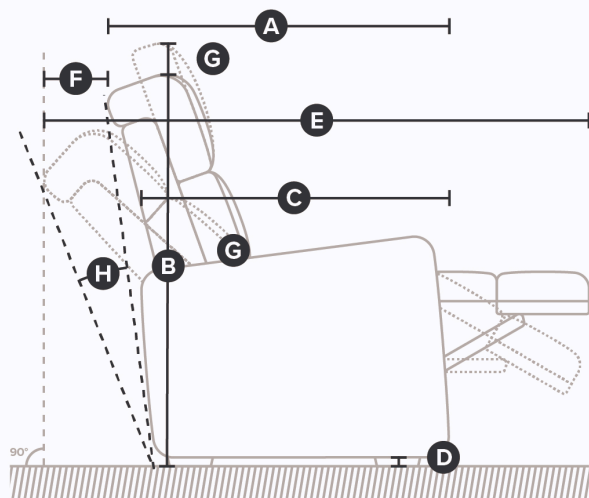

BALTIC II

43411

DIMENSIONS

Side

All measurements in inches (in).

SKU	Description	A. Depth	B. Height	C. Arm Depth	C.. Seat Depth	E. Full Recline Depth	F. Wall Clearance
43411-31	Wallhugger Power Recliner w/ P	37.5	41.0	31.3	22.0	60.0	9.6
43411-38	Swivel Glider Power Recliner w	37.5	41.0	31.3	22.0	60.0	31.8