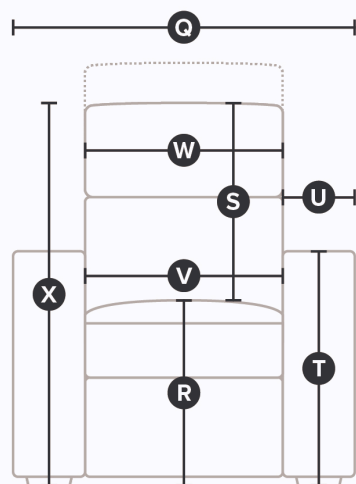

Front

All measurements in inches (in).

SKU	Description	Q. Width	R. Seat Height From Floor	S. Height Of Back From Seat	T. Arm Height From Floor	V. Width Between Arms
43411-31	Wallhugger Power Recliner w/ P	31.5	19.0	23.2	24.0	21.0
43411-38	Swivel Glider Power Recliner w	31.5	19.0	23.2	24.0	21.0