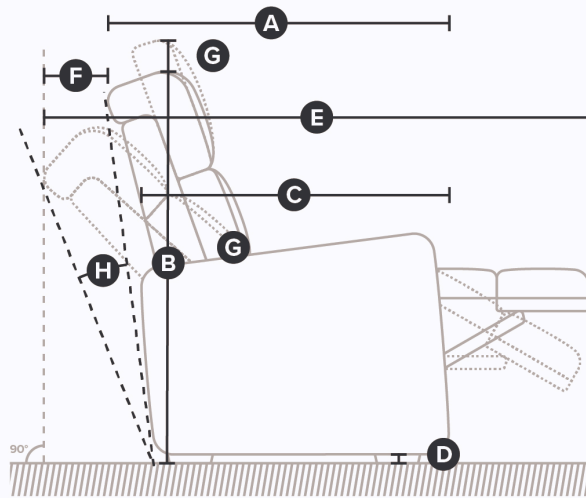

DENALI

43003

DIMENSIONS

Side

All measurements in inches (in).

SKU	Description	A. Depth	B. Height	C. Arm Depth	C.. Seat Depth	E. Full Recline Depth	F. Wall Clearance
43003-31	Wallhugger Power Recliner	36.7	41.4	31.1	21.0	64.8	11.3
43003-32	Rocker Manual Recliner	36.7	41.4	31.1	21.0	64.8	11.3
43003-33	Swivel Rocker Manual Recliner	36.7	42.4	31.1	21.0	64.8	11.3
43003-34	Swivel Glider Manual Recliner	36.7	41.4	31.1	21.0	64.8	11.3
43003-35	Wallhugger Manual Recliner	36.7	41.4	31.1	21.0	64.8	11.3
43003-36	Lift Chair w/Power	36.7	41.4	31.1	21.0	64.8	15.2
43003-38	Swivel Glider Power Recliner	36.7	41.4	31.1	21.0	64.8	11.3
43003-39	Rocker Power Recliner	36.7	41.4	31.1	21.0	64.8	11.3