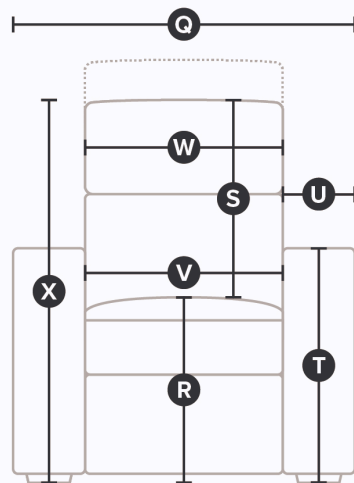

Front

All measurements in inches (in).

SKU	Description	Q. Width	R. Seat Height From Floor	S. Height Of Back From Seat	T. Arm Height From Floor	V. Width Between Arms
43003-31	Wallhugger Power Recliner	30.7	19.5	24.4	25.6	20.5
43003-32	Rocker Manual Recliner	30.7	19.5	24.4	25.6	20.5
43003-33	Swivel Rocker Manual Recliner	30.7	20.5	24.4	26.6	20.5
43003-34	Swivel Glider Manual Recliner	30.7	19.5	24.4	25.6	20.5
43003-35	Wallhugger Manual Recliner	30.7	19.5	24.4	25.6	20.5
43003-36	Lift Chair w/Power	30.7	19.5	24.4	25.6	20.5
43003-38	Swivel Glider Power Recliner	30.7	19.5	24.4	25.6	20.5
43003-39	Rocker Power Recliner	30.7	19.5	24.4	25.6	20.5