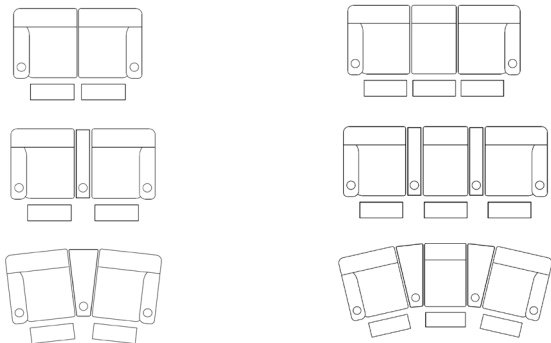

Fiona- F001

Sample configurations

Wide seats (32.5") - Can be made with or without cup holders in arms

Regular seats (23") - Can be made with or without cup holders in arms

Quality - Selection - Comfort

- Available in: All Elran fabrics, leather/vinyl & all over leather.
- **Consoles match the arm style; shape & look.**
- Measurements are in inches and may vary slightly.
- Options subject to change without prior notice.
- Our products are custom made in Canada by qualified, experienced craftsmen.
- Our mechanisms, springs and wood frames feature a lifetime warranty.
- Our foam is high density for better consistency and comfort.
- Please refer to our warranty section on our website for complete details, elran.com
- A family business, proudly made in Canada since 1967.

Chair H 42.25" x D 41.25" x W 36.5"

- MEC HL OPH Power recliner with power headrest
- MEC HL OPH - BLK Power recliner with power headrest, black cup holder (1)
- MEC HL OPH - SIL Power recliner with power headrest, silver cup holder (1)

Additional pieces

H-42.25"
D-41.25"
W-30"

140 - LHF-
power
recliner,
power
headrest

H-42.25"
D-41.25"
W-30"

141 - LHF-pwr
recl., pwr
headrest, BLK
cup
142 - LHF pwr
recl., pwr
headrest, SIL
cup

H-42.25"
D-41.25"
W-30"

150 - RHF-
power
recliner,
power
headrest

H-42.25"
D-41.25"
W-30"

151 - RHF-
pwr recl.,
pwr
headrest, BLK
cup
152 - RHF-pwr
recl., pow
headrest, SIL
cup

H-42.25"
D-41.25"
W-39"

169 - LHF-
wide power
recliner,
power
headrest