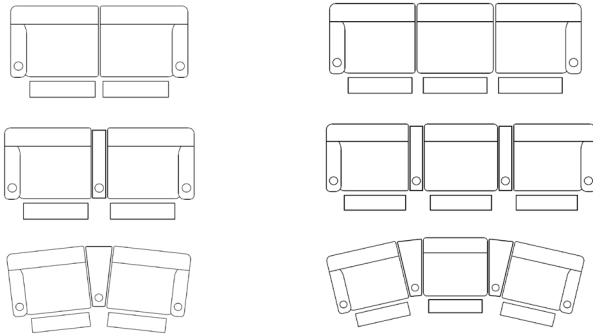

Fiona- F001

Sample configurations

Wide seats (32.5") - Can be made with or without cup holders in arms

Regular seats (23") - Can be made with or without cup holders in arms

Quality - Selection - Comfort

- Available in: All Elran fabrics, leather/vinyl & all over leather.
- **Consoles match the arm style; shape & look.**
- Measurements are in inches and may vary slightly.
- Options subject to change without prior notice.
- Our products are custom made in Canada by qualified, experienced craftsmen.
- Our mechanisms, springs and wood frames feature a lifetime warranty.
- Our foam is high density for better consistency and comfort.
- Please refer to our warranty section on our website for complete details, elran.com
- A family business, proudly made in Canada since 1967.

Chair H 42.25" x D 41.25" x W 36.5"

- MEC HL OPH Power recliner with power headrest
- MEC HL OPH - BLK Power recliner with power headrest, black cup holder (1)
- MEC HL OPH - SIL Power recliner with power headrest, silver cup holder (1)

Additional pieces

H-42.25"
D-41.25"
W-30"

140 - LHF-
power
recliner,
power
headrest

H-42.25"
D-41.25"
W-30"

141 - LHF-pwr
recl., pwr
headrest, BLK
cup
142 - LHF pwr
recl., pwr
headrest, SIL
cup

H-42.25"
D-41.25"
W-30"

H-42.25"
D-41.25"
W-39"

179 - RHF-
wide power
recliner,
power
headrest

H-42.25"
D-41.25"
W-39"

181- LHF-wide
pwr recl., pwr
headrest, BLK
cup
184 - LHF wide
pwr recl., pwr
headrest, SIL
cup

H-42.25"
D-41.25"
W-39"