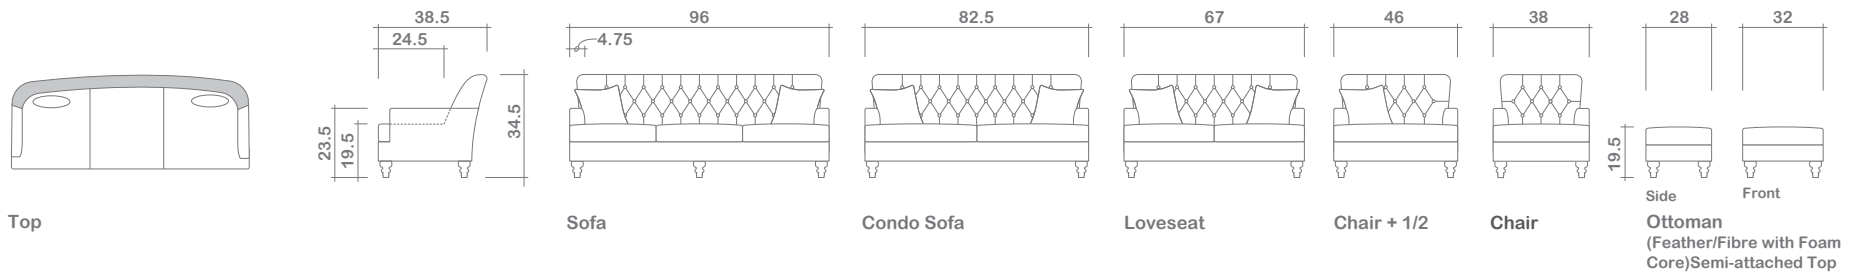

# GEMMA

COLLECTION

Top

Sofa

Condo Sofa

Loveseat

Chair + 1/2

Chair

Ottoman  
 (Feather/Fibre with Foam Core) Semi-attached Top

**Arms Detachable:** No

**Sofa Beds Available:** No

**GENERAL INFORMATION:**

- \*see fabric swatch for exact colour
- \*dye-lot of the actual fabric and the swatch may not be exact match
- \*overall dimensions may vary +/- 1"
- \*no zipper/inserts in fibre filled toss pillows

**SPECIFICATIONS:**

- Back:** Tight, deep diamond tufted with buttons (SF-40, CSF-31, LS-25, C5-13, CH-10)
- Body:** Piping on outside arms
- Seat Cushions:** 4" thick foam with feather/fibre wrap, piped, box band, T-lug
- Suspension:** Seat: Springs | Back: Springs
- Toss pillows:** 18"x18", simple, feather/fibre fill w/zipper