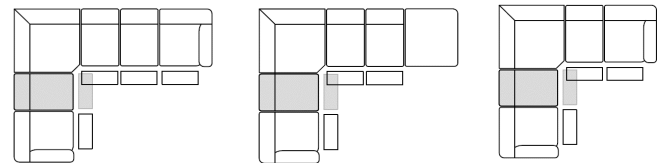

Harper - 3007

Sample configurations

Chair H 33" x D 40" x W 40"

	MEC OP-A	Power recliner with power headrest
	MEC CLD-OPA	Cloud Zero power recliner with power headrest
	MEC GL2 OPA	Power glider rocker recliner with power headrest
	MEC SG2 OPA	Swivel 160°, power glider rocker recliner with power headrest
	MEC LP1-A	Power lift chair, with power recliner & power headrest, 2 motors

Wide seats (32.5")

Regular seats (23")

Quality - Selection - Comfort

- Available in: All Elran fabrics, leather & leather/vinyl.
- Measurements are in inches and may vary slightly.
- Options subject to change without prior notice.
- Our products are custom made in Canada by qualified, experienced craftsmen.
- Our mechanisms, springs and wood frames feature a lifetime warranty.
- Our foam is high density for better consistency and comfort.
- Please refer to our warranty section on our website for complete details, elran.com
- A family business, proudly made in Canada since 1967.