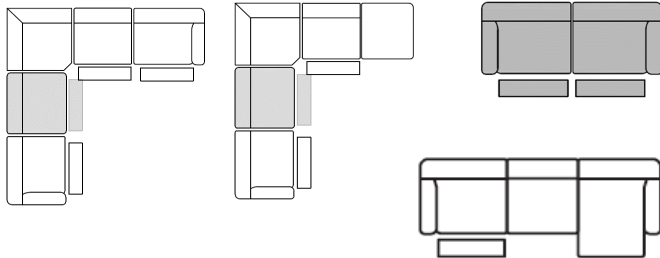

Harper - 3007

Sample configurations

Chair H 33" x D 40" x W 40"

	MEC OP-A	Power recliner with power headrest
	MEC CLD-OPA	Cloud Zero power recliner with power headrest
	MEC GL2 OPA	Power glider rocker recliner with power headrest
	MEC SG2 OPA	Swivel 160°, power glider rocker recliner with power headrest
	MEC LP1-A	Power lift chair, with power recliner & power headrest, 2 motors

Wide seats (32.5")

Regular seats (23")

Quality - Selection - Comfort

- Available in: All Elran fabrics, leather & leather/vinyl.
- Measurements are in inches and may vary slightly.
- Options subject to change without prior notice.
- Our products are custom made in Canada by qualified, experienced craftsmen.
- Our mechanisms, springs and wood frames feature a lifetime warranty.
- Our foam is high density for better consistency and comfort.
- Please refer to our warranty section on our website for complete details, elran.com
- A family business, proudly made in Canada since 1967.