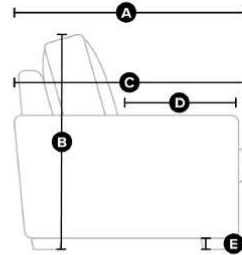

04 Ottoman

25 x 21 x 17"
64 x 54 x 42 cm

Select pieces from this collection are available in pattern-matched accent covers. Pattern matching ensures the pattern is consistent throughout the piece and matches at seams, and over arms and backs, creating a continuous pattern. Dimensions shown as Width x Depth x Height. Dimensions are correct at the time of printing and are subject to change without notice. Actual measurements for each item may vary. Please allow up to a +/- 1 inch or 3 centimeter difference.

DIMENSIONS

A. DEPTH
37" / 94 cm
B. HEIGHT
35" / 89 cm
C. ARM DEPTH
33" / 84 cm

D. SEAT DEPTH
21" / 54 cm
K. WIDTH
82" / 209 cm
L. SEAT HEIGHT FROM FLOOR
19" / 50 cm

N. ARM HEIGHT FROM FLOOR
24" / 61 cm

FRAME