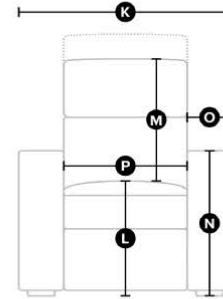

04 Ottoman

25 x 21 x 17"
64 x 54 x 42 cm

Select pieces from this collection are available in pattern-matched accent covers. Pattern matching ensures the pattern is consistent throughout the piece and matches at seams, and over arms and backs, creating a continuous pattern. Dimensions shown as Width x Depth x Height. Dimensions are correct at the time of printing and are subject to change without notice. Actual measurements for each item may vary. Please allow up to a +/- 1 inch or 3 centimeter difference.

DIMENSIONS

A. DEPTH
37" / 94 cm
B. HEIGHT
35" / 89 cm
C. ARM DEPTH
33" / 84 cm

D. SEAT DEPTH
21" / 54 cm
K. WIDTH
82" / 209 cm
L. SEAT HEIGHT FROM FLOOR
19" / 50 cm

N. ARM HEIGHT FROM FLOOR
24" / 61 cm

FRAME