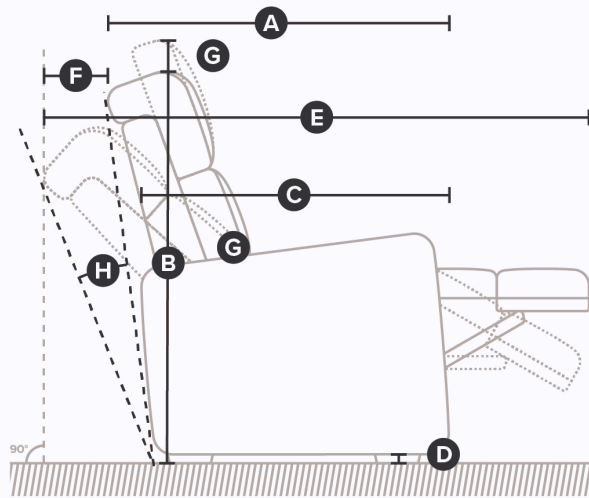

Inside Arm (IA): Refers to the distance between the arms.

INDIA

77287

FRAME

- All Palliser frames are constructed from engineered wood products, hardwood or softwood: joints are pinned and glued for uniformity and strength

INDIA

77287

DIMENSIONS

Side

All measurements in inches (in).

SKU	Description	A. Depth	B. Height	C. Arm Depth	C.. Seat Depth	D. Ground Clearance	E. Full Recline Depth	F. Wall Clearance	H. Recline Angle
77287-01	Sofa	38.0	36.0	36.0	20.5				
77287-02	Chair	38.0	36.0	36.0	20.5				
77287-03	Loveseat	38.0	36.0	36.0	20.5				
77287-04	Ottoman	22.0	16.0						
77287-62	Pushback Chair	35.0	40.0	36.0	19.5	4.4	64.3	17.0	120.0

Front

All measurements in inches (in).

SKU	Description	Q. Width	R. Seat Height From Floor	S. Height Of Back From Seat	T. Arm Height From Floor	U. Arm Width	V. Width Between Arms
77287-01	Sofa	83.0	21.0	15.5	26.5	18.4	69.0
77287-02	Chair	37.0	21.0	15.5	26.5	18.4	23.0
77287-03	Loveseat	60.0	21.0	15.5	26.5	18.4	46.0
77287-04	Ottoman	22.0					
77287-62	Pushback Chair	37.0	20.2	19.0	26.8	19.1	

*Select pieces from this collection are available in pattern-matched accent covers. Pattern matching ensures the pattern is consistent throughout the piece and matches at seams, and over arms and backs, creating a continuous pattern. Dimensions shown as Width x Depth x Height. Dimensions are correct at the time of printing and are subject to change without notice. Actual measurements for each item may vary. Please allow up to a +/- 1 inch or 3 centimeter difference.