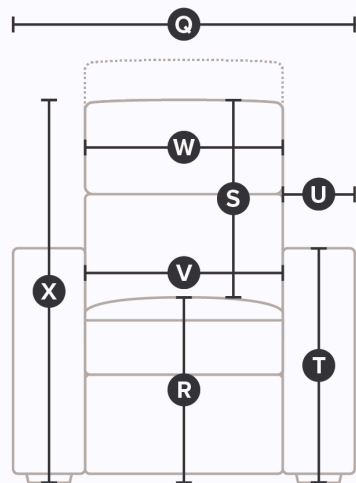

Inside Arm (IA): Refers to the distance between the arms.

INDIA

77287

FRAME

- All Palliser frames are constructed from engineered wood products, hardwood or softwood: joints are pinned and glued for uniformity and strength

INDIA

77287

DIMENSIONS

Side

All measurements in inches (in).

SKU	Description	A. Depth	B. Height	C. Arm Depth	C.. Seat Depth	D. Ground Clearance	E. Full Recline Depth	F. Wall Clearance	H. Recline Angle
77287-01	Sofa	38.0	36.0	36.0	20.5				
77287-02	Chair	38.0	36.0	36.0	20.5				
77287-03	Loveseat	38.0	36.0	36.0	20.5				
77287-04	Ottoman	22.0	16.0						
77287-62	Pushback Chair	35.0	40.0	36.0	19.5	4.4	64.3	17.0	120.0

Front

All measurements in inches (in).

SKU	Description	Q. Width	R. Seat Height From Floor	S. Height Of Back From Seat	T. Arm Height From Floor	U. Arm Width	V. Width Between Arms
77287-01	Sofa	83.0	21.0	15.5	26.5	18.4	69.0
77287-02	Chair	37.0	21.0	15.5	26.5	18.4	23.0
77287-03	Loveseat	60.0	21.0	15.5	26.5	18.4	46.0
77287-04	Ottoman	22.0					
77287-62	Pushback Chair	37.0	20.2	19.0	26.8	19.1	