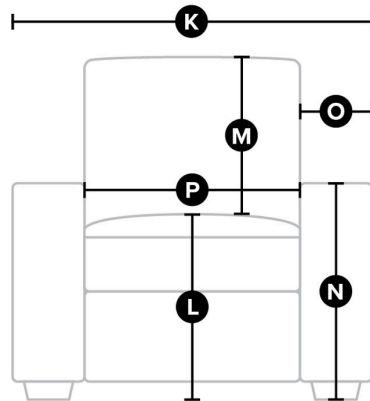

## DIMENSIONS

### Side

All measurements in inches (in).

SKU	Description	A. Depth	B. Height	D. Seat Depth	E. Ground Clearance
77109-02	Chair	38.5	30.0	22.0	1.0
77109-G3	Swivel Glider	38.5	30.0	22.0	1.5