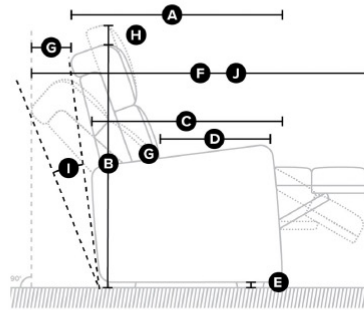

4-Seat Corner Curve Sectional with Two Double Power Recliners
67/10/9X/10/66
110 x 110"
280 x 280 cm

Select pieces from this collection are available in pattern-matched accent covers. Pattern matching ensures the pattern is consistent throughout the piece and matches at seams, and over arms and backs, creating a continuous pattern. Dimensions shown as Width x Depth x Height. Dimensions are correct at the time of printing and are subject to change without notice. Actual measurements for each item may vary. Please allow up to a +/- 1 inch or 3 centimeter difference.

DIMENSIONS

A. DEPTH

42" / 106 cm

B. HEIGHT

42" / 106 cm

C. ARM DEPTH

35" / 89 cm

D. SEAT DEPTH