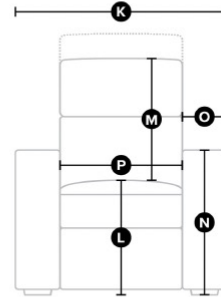

66 RHF Power Recliner w/ Power Headrest
67 LHF Power Recliner w/ Power Headrest
33 x 42 x 42"
84 x 106 x 106 cm

POPULAR CONFIGURATIONS

4-Seat Corner Curve Sectional with Three Triple Power Recliners
L2/L3/9X/10/L1
110 x 110"
280 x 280 cm

4-Seat Corner Curve Sectional with Two Double Power Recliners
67/10/9X/10/66
110 x 110"
280 x 280 cm

Select pieces from this collection are available in pattern-matched accent covers. Pattern matching ensures the pattern is consistent throughout the piece and matches at seams, and over arms and backs, creating a continuous pattern. Dimensions shown as Width x Depth x Height. Dimensions are correct at the time of printing and are subject to change without notice. Actual measurements for each item may vary. Please allow up to a +/- 1 inch or 3 centimeter difference.

DIMENSIONS

A. DEPTH

42" / 106 cm

B. HEIGHT

42" / 106 cm

C. ARM DEPTH

35" / 89 cm

D. SEAT DEPTH

26" / 65 cm

O. ARM WIDTH

29" / 74 cm

P. WIDTH BETWEEN ARMS

19" / 49 cm

Q. DEPTH WHEN HEADREST CLOSED

71" / 181 cm

FRAME