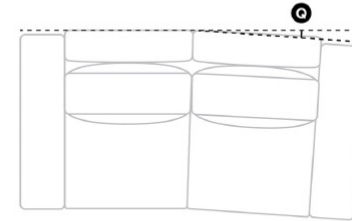

L1 Right-Hand Facing Power Recliner with Headrest and Lumbar
33 x 42 x 42"
84 x 106 x 106 cm

L2 Left-Hand Facing Power Recliner with Headrest and Lumbar
33 x 42 x 42"
84 x 106 x 106 cm

L3 Armless Recliner with Headrest and Lumbar
23 x 42 x 42"
59 x 106 x 106 cm

66 RHF Power Recliner w/ Power Headrest
67 LHF Power Recliner w/ Power Headrest
33 x 42 x 42"
84 x 106 x 106 cm

POPULAR CONFIGURATIONS

4-Seat Corner Curve Sectional with Three Triple Power Recliners
L2/L3/9X/10/L1
110 x 110"
280 x 280 cm

4-Seat Corner Curve Sectional with Two Double Power Recliners
67/10/9X/10/66
110 x 110"
280 x 280 cm

Select pieces from this collection are available in pattern-matched accent covers. Pattern matching ensures the pattern is consistent throughout the piece and matches at seams, and over arms and backs, creating a continuous pattern. Dimensions shown as Width x Depth x Height. Dimensions are correct at the time of printing and are subject to change without notice. Actual measurements for each item may vary. Please allow up to a +/- 1 inch or 3 centimeter difference.

DIMENSIONS

A. DEPTH

42" / 106 cm

B. HEIGHT

42" / 106 cm

C. ARM DEPTH

35" / 89 cm

D. SEAT DEPTH