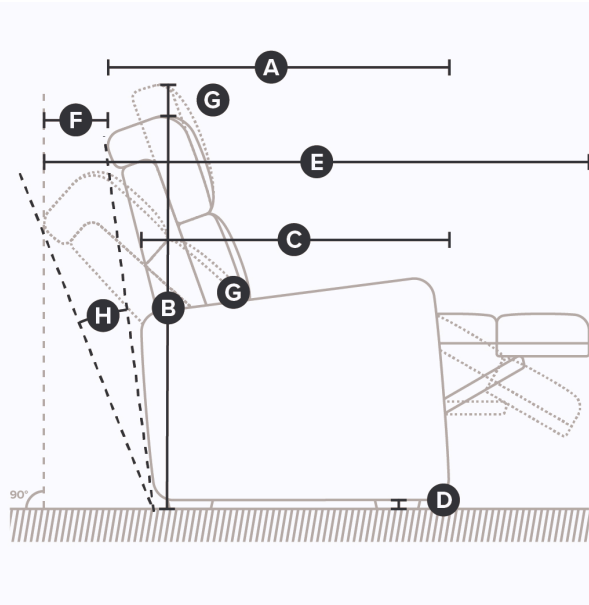

## SEATING

- Bull nose style seat cushions are removable but not reversible. Seat cores feature multi-layered, contoured high resiliency CertiPUR-US® foam, wrapped in down blend (25% feather / 75% ball fiber) and encased in down proof ticking.
- Back cushions share the same arch shape design element as the arm and are removable and reversible. The back cushions are also down blend and encased in down proof ticking.

## DIMENSIONS