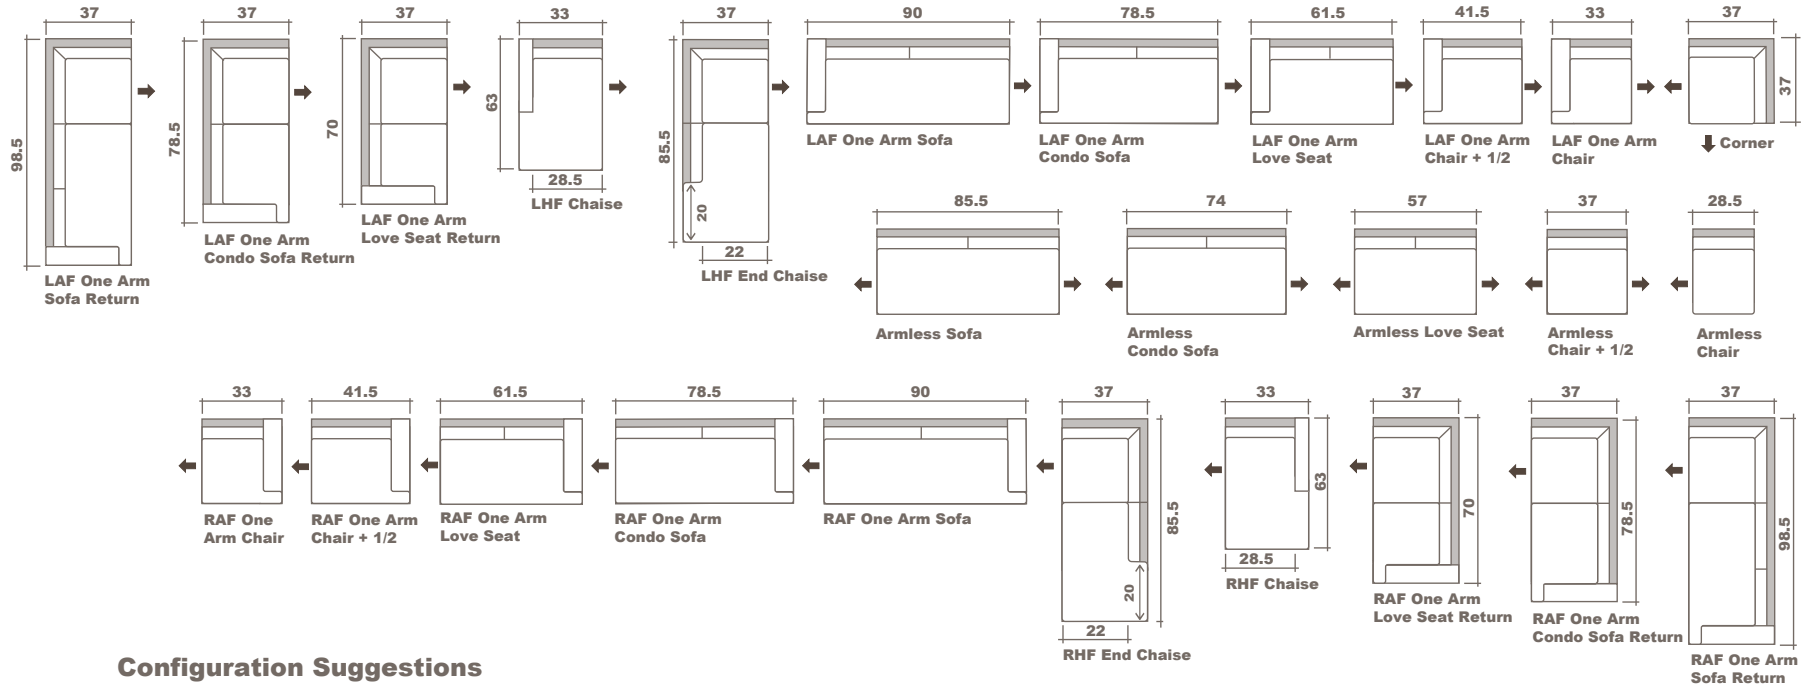

SPECIFICATIONS:

- Back:** Loose
- Back Pillows:** Feather/fibre fill, double top stitch, box band
- Body:** Double top stitch on arms
- Seat Cushion:** 4" thick foam with feather/fibre wrap, double top stitch, box band, T-lug
- Suspension:** Seat: Springs | Back: Webbing
- Sofa Chaise:** Seat: Webbing | Back: Webbing
- Toss Pillows:** 18"x18" simple, feather/fibre fill with zipper

LEG:

Seymour Dark

LUCCA

SECTIONAL PLANNER

Configuration Suggestions

GENERAL INFORMATION:

*see fabric swatch for exact colour
 *dye-lot of the actual fabric and the swatch may not be exact match

*overall dimensions may vary +/- 1"
 *storage ottoman not possible