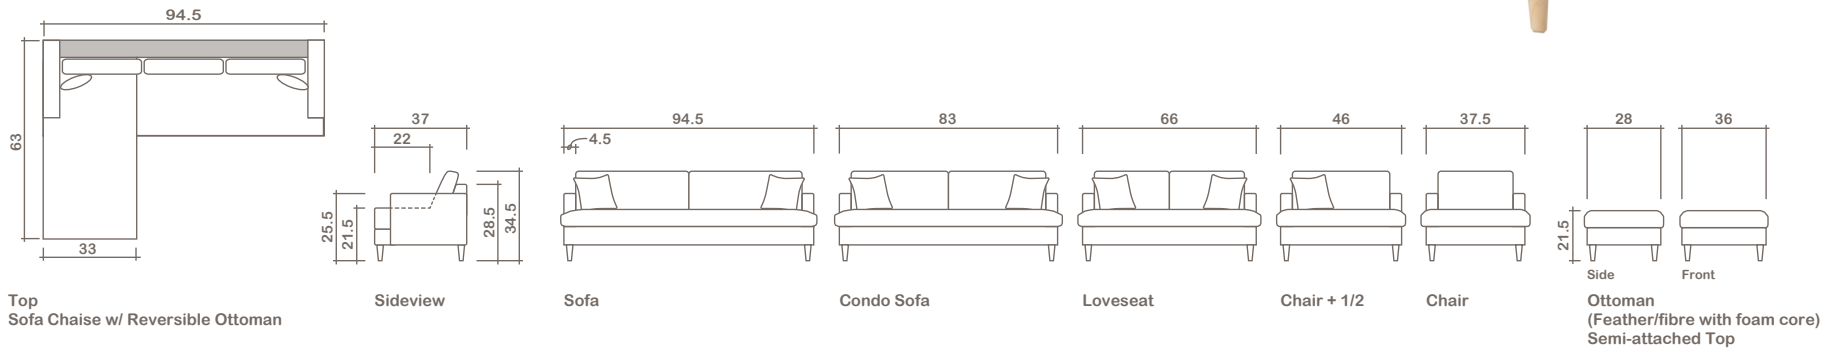

LUCCA

COLLECTION

Shown as: Unfinished

Arms Detachable: No

See Lucca sectional planner for more components

Sofa Beds Available: No

GENERAL INFORMATION:

- *see fabric swatch for exact colour
- *dye-lot of the actual fabric and the swatch may not be exact match
- *overall dimensions may vary +/- 1"
- *storage ottoman not possible

SPECIFICATIONS:

- Back:** Loose
- Back Pillows:** Feather/fibre fill, double top stitch, box band
- Body:** Double top stitch on arms
- Seat Cushion:** 4" thick foam with feather/fibre wrap, double top stitch, box band, T-lug
- Suspension:** Seat: Springs | Back: Webbing
- Sofa Chaise:** Seat: Webbing | Back: Webbing
- Toss Pillows:** 18"x18" simple, feather/fibre fill with zipper

LEG:

Seymour Dark

LUCCA

SECTIONAL PLANNER

Configuration Suggestions

GENERAL INFORMATION:

*see fabric swatch for exact colour
 *dye-lot of the actual fabric and the swatch may not be exact match

*overall dimensions may vary +/- 1"
 *storage ottoman not possible