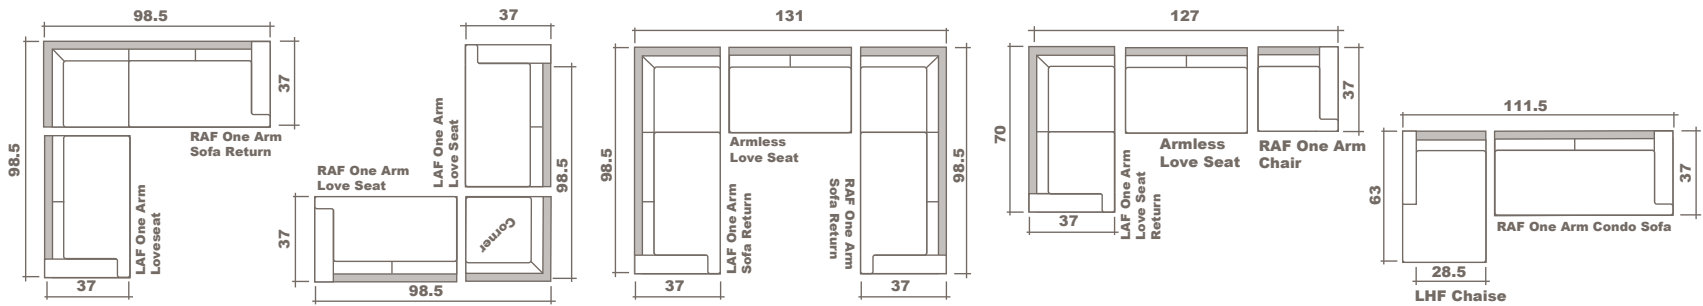

SPECIFICATIONS:

- Back:** Loose
- Back Pillows:** Feather/fibre fill, double top stitch, box band
- Body:** Double top stitch on arms
- Seat Cushion:** 4" thick foam with feather/fibre wrap, double top stitch, box band, T-lug
- Suspension:** Seat: Springs | Back: Webbing
- Sofa Chaise:** Seat: Webbing | Back: Webbing
- Toss Pillows:** 18"x18" simple, feather/fibre fill with zipper

LEG:

Seymour Dark

LUCCA

SECTIONAL PLANNER

Configuration Suggestions

GENERAL INFORMATION:

*see fabric swatch for exact colour
 *dye-lot of the actual fabric and the swatch may not be exact match

*overall dimensions may vary +/- 1"
 *storage ottoman not possible