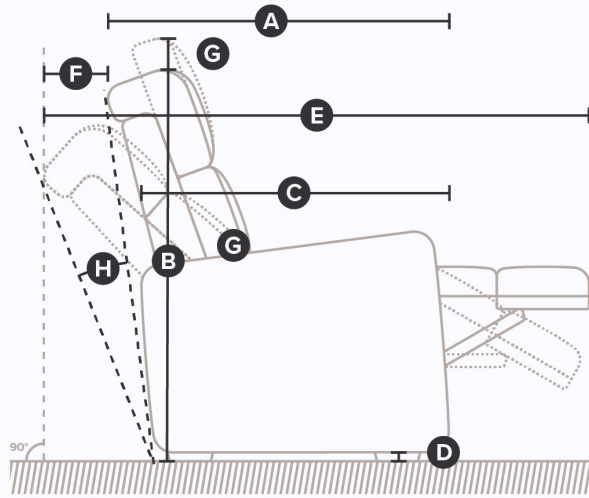

PINECREST

42306

DIMENSIONS

Side

All measurements in inches (in).

SKU	Description	A. Depth	B. Height	C. Arm Depth	C.. Seat Depth	E. Full Recline Depth	F. Wall Clearance
42306-31	Wallhugger Power Recliner	37.6	38.8	31.1	20.5	60.7	8.0
42306-32	Rocker Manual Recliner	37.6	38.8	31.1	20.5	60.7	
42306-33	Swivel Rocker Manual Recliner	37.6	39.8	31.1	20.5	60.7	
42306-34	Swivel Glider Manual Recliner	37.6	38.8	31.1	20.5	60.7	
42306-35	Wallhugger Manual Recliner	37.6	38.8	31.1	20.5	60.7	8.0
42306-36	Lift Chair w/Power	37.6	38.8	31.1	20.5	60.7	
42306-38	Swivel Glider Power Recliner	37.6	38.8	31.1	20.5	60.7	8.0
42306-39	Rocker Power Recliner	37.6	38.8	31.1	20.5	60.7