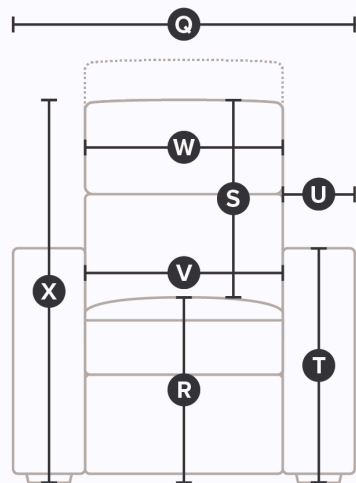

Front

All measurements in inches (in).

SKU	Description	Q. Width	R. Seat Height From Floor	S. Height Of Back From Seat	T. Arm Height From Floor	V. Width Between Arms
42306-31	Wallhugger Power Recliner	29.3	19.1	22.0	23.6	21.1
42306-32	Rocker Manual Recliner	29.3	19.1	22.0	23.6	21.1
42306-33	Swivel Rocker Manual Recliner	29.3	19.1	22.0	23.6	21.1
42306-34	Swivel Glider Manual Recliner	29.3	19.1	22.0	23.6	21.1
42306-35	Wallhugger Manual Recliner	29.3	19.1	22.0	23.6	21.1
42306-36	Lift Chair w/Power	29.3	19.1	22.0	23.6	21.1
42306-38	Swivel Glider Power Recliner	29.3	19.1	22.0	23.6	21.1
42306-39	Rocker Power Recliner	29.3	19.1	22.0	23.6	21.1