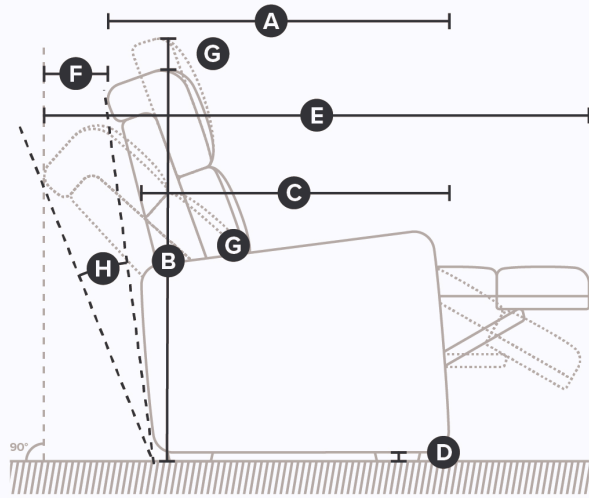

Please refer to the product photography for the most accurate representation.

Left-hand Facing (LHF): Refers to the arm or bumper being on the left side of the piece when you are facing it.

Right-hand Facing (RHF): Refers to the arm or bumper being on the right side of the piece when you are facing it.

Inside Arm (IA): Refers to the distance between the arms.

SOREN TRACK ARM

77171

FRAME

- All Palliser frames are constructed from engineered wood products, hardwood or softwood; joints are pinned and glued for uniformity and strength.

SOREN TRACK ARM

77171

DIMENSIONS

Side

All measurements in inches (in).

SKU	Description	A. Depth	B. Height	C. Arm Depth	C.. Seat Depth	D. Ground Clearance	E. Full Recline Depth	F. Wall Clearance
77171-01	Sofa	35.0	35.0	34.5	23.0	7.0		
77171-02	Chair	35.0	35.0	34.5	23.0	7.0		
77171-03	Loveseat	35.0	35.0	34.5	23.0	7.0		
77171-04	Ottoman	18.0	20.0			7.0		
77171-12	Left-Hand Facing Sofa	35.0	35.0	34.5	23.0	7.0		
77171-13	Right-Hand Facing Sofa	35.0	35.0	34.5	23.0	7.0		
77171-39	Left-Hand Facing Sofa Split	35.0	35.0	34.5	23.0	7.0		
77171-40	Right-Hand Facing Sofa Split	35.0	35.0	34.5	23.0	7.0		
77171-62	Pushback Chair	39.0	39.0	34.5	20.0	3.0	68.0	53.3
77171-D1	2 Seat Sofa	35.0	35.0	34.5	23.0	7.0		