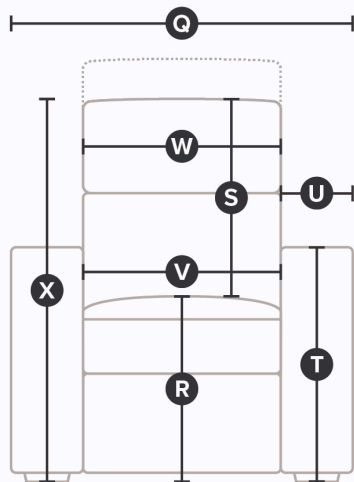

Inside Arm (IA): Refers to the distance between the arms.

SOREN TRACK ARM

77171

FRAME

- All Palliser frames are constructed from engineered wood products, hardwood or softwood; joints are pinned and glued for uniformity and strength.

SOREN TRACK ARM

77171

DIMENSIONS

Side

All measurements in inches (in).

SKU	Description	A. Depth	B. Height	C. Arm Depth	C.. Seat Depth	D. Ground Clearance	E. Full Recline Depth	F. Wall Clearance
77171-01	Sofa	35.0	35.0	34.5	23.0	7.0		
77171-02	Chair	35.0	35.0	34.5	23.0	7.0		
77171-03	Loveseat	35.0	35.0	34.5	23.0	7.0		
77171-04	Ottoman	18.0	20.0			7.0		
77171-12	Left-Hand Facing Sofa	35.0	35.0	34.5	23.0	7.0		
77171-13	Right-Hand Facing Sofa	35.0	35.0	34.5	23.0	7.0		
77171-39	Left-Hand Facing Sofa Split	35.0	35.0	34.5	23.0	7.0		
77171-40	Right-Hand Facing Sofa Split	35.0	35.0	34.5	23.0	7.0		
77171-62	Pushback Chair	39.0	39.0	34.5	20.0	3.0	68.0	53.3
77171-D1	2 Seat Sofa	35.0	35.0	34.5	23.0	7.0		

Front

All measurements in inches (in).

SKU	Description	Q. Width	R. Seat Height From Floor	S. Height Of Back From Seat	T. Arm Height From Floor	U. Arm Width	V. Width Between Arms
77171-01	Sofa	83.0	20.0	18.0	25.0	10.2	75.0
77171-02	Chair	33.0	20.0	18.0	25.0	10.2	25.0
77171-03	Loveseat	58.0	20.0	18.0	25.0	10.2	50.0
77171-04	Ottoman	25.0	20.0				
77171-12	Left-Hand Facing Sofa	68.0	20.0	18.0	25.0	10.2	
77171-13	Right-Hand Facing Sofa	68.0	20.0	18.0	25.0	10.2	
77171-39	Left-Hand Facing Sofa Split	102.0	20.0	18.0	25.0	10.2	
77171-40	Right-Hand Facing Sofa Split	102.0	20.0	18.0	25.0	10.2	
77171-62	Pushback Chair	30.0	20.0	25.0	25.5	10.2	22.0
77171-D1	2 Seat Sofa	83.0	20.0	18.0	25.0	10.2	75.0