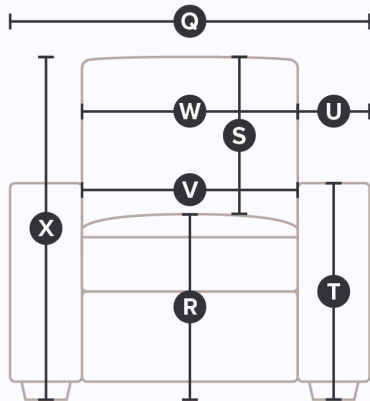

SUTTON

70041

DIMENSIONS

Side

All measurements in inches (in).

| SKU | Description | A. Depth | B. Height | C.. Seat Depth |
|----------|--------------|-------------|--------------|-------------------|
| 70041-02 | Chair | 48.5 | 36.0 | |
| 70041-33 | Swivel Chair | 48.5 | 36.0 | 36.0 |

Front

All measurements in inches (in).

| SKU | Description | Q. Width | R. Seat Height From Floor | S. Height Of Back From Seat |
|----------|--------------|-------------|------------------------------|--------------------------------|
| 70041-02 | Chair | 48.5 | | 18.0 |
| 70041-33 | Swivel Chair | 48.5 | 18.0 | 18.0 |