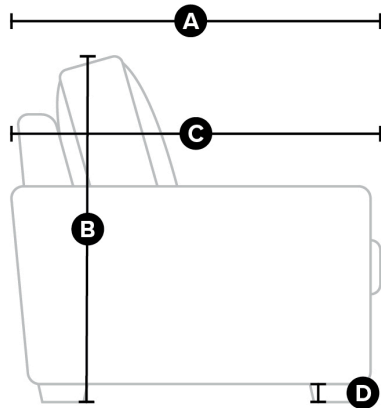

SUTTON

70041

DIMENSIONS

Side

All measurements in inches (in).

| SKU | Description | A. Depth | B. Height | C.. Seat Depth |
|----------|--------------|-------------|--------------|-------------------|
| 70041-02 | Chair | 48.5 | 36.0 | |
| 70041-33 | Swivel Chair | 48.5 | 36.0 | 36.0 |

Front

All measurements in inches (in).

| SKU | Description | Q. Width | R. Seat Height From Floor | S. Height Of Back From Seat |
|----------|--------------|-------------|------------------------------|--------------------------------|
| 70041-02 | Chair | 48.5 | | 18.0 |
| 70041-33 | Swivel Chair | 48.5 | 18.0 | 18.0 |