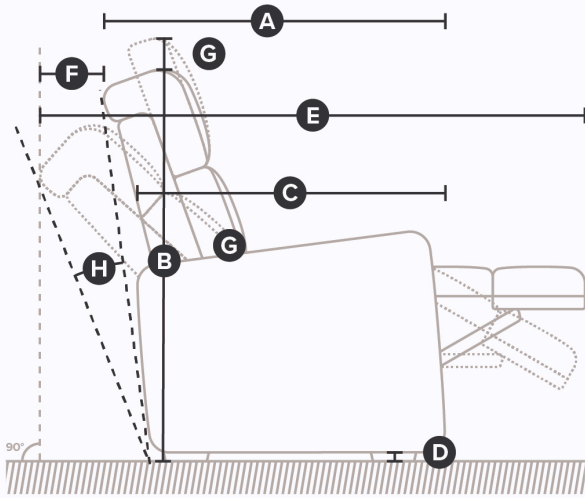

Right-hand Facing (RHF): Refers to the arm or bumper being on the right side of the piece when you are facing it.

Inside Arm (IA): Refers to the distance between the arms.

*Select pieces from this collection are available in pattern-matched accent covers. Pattern matching ensures the pattern is consistent throughout the piece and matches at seams, and over arms and backs, creating a continuous pattern. Dimensions shown as Width x Depth x Height. Dimensions are correct at the time of printing and are subject to change without notice. Actual measurements for each item may vary. Please allow up to a +/- 1 inch or 3 centimeter difference.

TABOR

44003

DIMENSIONS

Side

All measurements in inches (in).

SKU	Description	A. Depth	B. Height	C. Arm Depth	C.. Seat Depth	D. Ground Clearance	E. Full Recline Depth	G. Headrest Extension
44003-13	RHF Stationary End	42.0	31.0	40.5	23.0	5.0		
44003-14	LHF Stationary End	42.0	31.0	40.5	23.0	5.0		
44003-17	RHF Stationary Nest	42.0	31.0					
44003-18	LHF Stationary Nest	42.0	31.0					
44003-31	Power Wallhugger Recliner	42.0	31.0	40.5	23.0	5.0	61.0	14.0
44003-6H	Power Armless Recliner with Power Headrest	42.0	31.0		23.0	5.0	61.0	14.0
44003-6P	RHF Wide Power Recliner	42.0	31.0	40.5	23.0	5.0	61.0	14.0
44003-70	Armless Chair	42.0	31.0		23.0	5.0		14.0
44003-7P	LHF Wide Power Recliner	42.0	31.0	40.5	23.0	5.0	61.0	14.0
44003-9A	Corner Square with Moveable Headrest	48.0	31.0			5.0		
44003-C3	RHF Power Reclining Chaise	61.0	31.0	40.5	45.0	5.0	69.5	14.0
44003-C4	LHF Power Reclining Chaise	61.0	31.0	40.5	45.0	5.0	69.5	14.0
44003-K3	Storage Console	40.5	26.5					