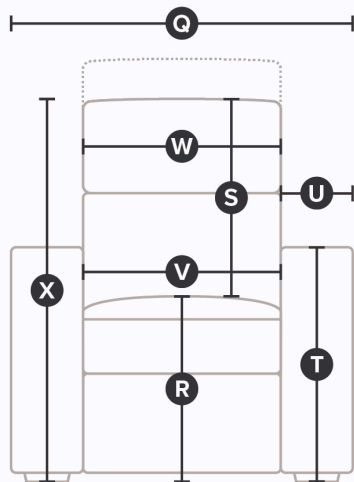

TABOR

44003

DIMENSIONS

Side

All measurements in inches (in).

SKU	Description	A. Depth	B. Height	C. Arm Depth	C.. Seat Depth	D. Ground Clearance	E. Full Recline Depth	G. Headrest Extension
44003-13	RHF Stationary End	42.0	31.0	40.5	23.0	5.0		
44003-14	LHF Stationary End	42.0	31.0	40.5	23.0	5.0		
44003-17	RHF Stationary Nest	42.0	31.0					
44003-18	LHF Stationary Nest	42.0	31.0					
44003-31	Power Wallhugger Recliner	42.0	31.0	40.5	23.0	5.0	61.0	14.0
44003-6H	Power Armless Recliner with Power Headrest	42.0	31.0		23.0	5.0	61.0	14.0
44003-6P	RHF Wide Power Recliner	42.0	31.0	40.5	23.0	5.0	61.0	14.0
44003-70	Armless Chair	42.0	31.0		23.0	5.0		14.0
44003-7P	LHF Wide Power Recliner	42.0	31.0	40.5	23.0	5.0	61.0	14.0
44003-9A	Corner Square with Moveable Headrest	48.0	31.0			5.0		
44003-C3	RHF Power Reclining Chaise	61.0	31.0	40.5	45.0	5.0	69.5	14.0
44003-C4	LHF Power Reclining Chaise	61.0	31.0	40.5	45.0	5.0	69.5	14.0
44003-K3	Storage Console	40.5	26.5					

Front

All measurements in inches (in).

SKU	Description	Q. Width	R. Seat Height From Floor	S. Height Of Back From Seat	T. Arm Height From Floor	U. Arm Width	V. Width Between Arms
44003-13	RHF Stationary End	42.0	19.0	16.0	23.5	22.9	
44003-14	LHF Stationary End	42.0	19.0	16.0	23.5	22.9	
44003-17	RHF Stationary Nest	58.0					
44003-18	LHF Stationary Nest	58.0					
44003-31	Power Wallhugger Recliner	43.0		16.0	23.5	22.9	25.0
44003-6H	Power Armless Recliner with Power Headrest	33.0	19.0	16.0			
44003-6P	RHF Wide Power Recliner	42.0	19.0	16.0	23.5	22.9	
44003-70	Armless Chair	33.0	19.0	16.0			
44003-7P	LHF Wide Power Recliner	42.0	19.0	16.0	23.5	22.9	
44003-9A	Corner Square with Moveable Headrest	48.0	19.0	16.0			
44003-C3	RHF Power Reclining Chaise	42.0	19.0	16.0	23.5	22.9	
44003-C4	LHF Power Reclining Chaise	42.0	19.0	16.0	23.5	22.9	
44003-K3	Storage Console	13.0					