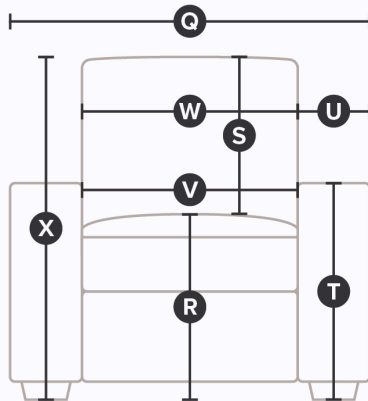

THEA

77119

DIMENSIONS

Side

All measurements in inches (in).

SKU	Description	A. Depth	B. Height	C. Arm Depth	C.. Seat Depth	D. Ground Clearance	E. Full Recline Depth	F. Wall Clearance
77119-62	Pushback Recliner	35.5	40.0	35.0	23.0	1.5	58.4	43.2
77119-J2	Power Recliner	35.5	40.0	35.0	23.0	1.5	58.4	43.2
77119-M2	Swivel Pushback Recliner	35.5	40.0	35.0	23.0	1.5	58.4	43.2
77119-N2	Swivel Power Recliner	35.5	40.0	35.0	23.0	1.5	58.4	43.2

Front

All measurements in inches (in).

SKU	Description	Q. Width	R. Seat Height From Floor	S. Height Of Back From Seat	T. Arm Height From Floor	U. Arm Width	V. Width Between Arms
77119-62	Pushback Recliner	35.0	19.0	24.0	24.5	14.0	23.0
77119-J2	Power Recliner	35.0	19.0	24.0	24.5	14.0	23.0
77119-M2	Swivel Pushback Recliner	35.0	19.0	24.0	24.5	14.0	23.0
77119-N2	Swivel Power Recliner	35.0	19.0	24.0	24.5	14.0	23.0