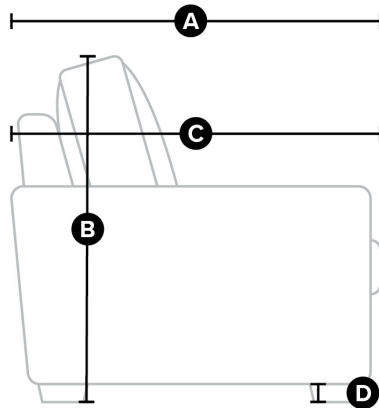

THEA

77119

DIMENSIONS

Side

All measurements in inches (in).

SKU	Description	A. Depth	B. Height	C. Arm Depth	C.. Seat Depth	D. Ground Clearance	E. Full Recline Depth	F. Wall Clearance
77119-62	Pushback Recliner	35.5	40.0	35.0	23.0	1.5	58.4	43.2
77119-J2	Power Recliner	35.5	40.0	35.0	23.0	1.5	58.4	43.2
77119-M2	Swivel Pushback Recliner	35.5	40.0	35.0	23.0	1.5	58.4	43.2
77119-N2	Swivel Power Recliner	35.5	40.0	35.0	23.0	1.5	58.4	43.2

Front

All measurements in inches (in).

SKU	Description	Q. Width	R. Seat Height From Floor	S. Height Of Back From Seat	T. Arm Height From Floor	U. Arm Width	V. Width Between Arms
77119-62	Pushback Recliner	35.0	19.0	24.0	24.5	14.0	23.0
77119-J2	Power Recliner	35.0	19.0	24.0	24.5	14.0	23.0
77119-M2	Swivel Pushback Recliner	35.0	19.0	24.0	24.5	14.0	23.0
77119-N2	Swivel Power Recliner	35.0	19.0	24.0	24.5	14.0	23.0