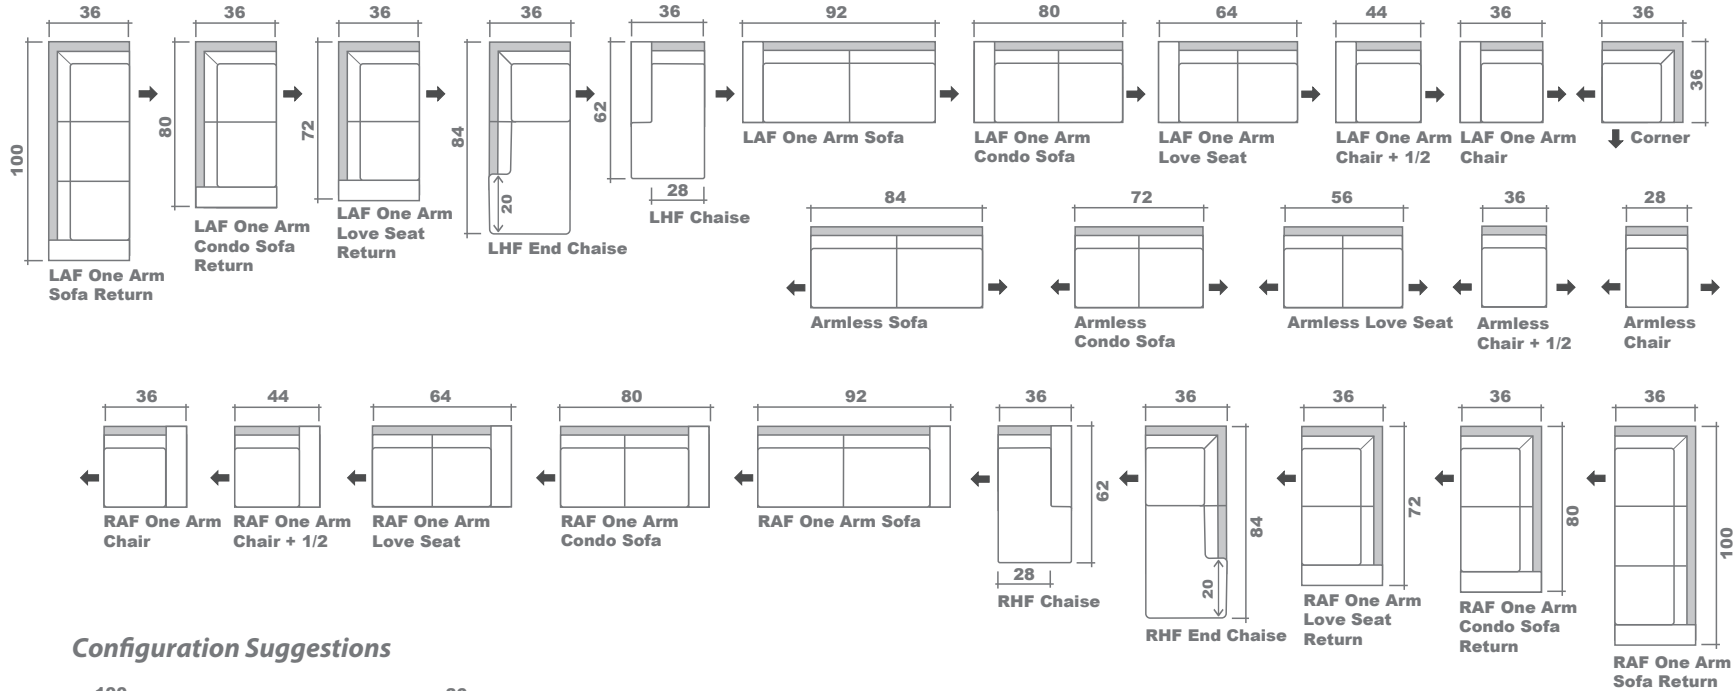

**SPECIFICATIONS:**

- Back:** Loose
- Back Pillows:** Box band, top stitch, fibre fill
- Body:** Top stitch on arms
- Seat Cushions:** Box band, top stitch, 7" thick crown foam w/ polyester fibre wrap
- Suspension:** Seat: Springs | Back: Webbing
- Toss Pillows:** Simple, 20"x20", fibre fill

**SOFABEDS:**

- Overall height, seat height & arm height increases by 3"
- Overall depth of sofabed increases approximately 53" when opened

**LEG:**

Clark Dark  
 Ottoman: Clark Dark

# Theo Sectional Planner