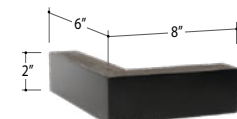

**SPECIFICATIONS:**

- Back:** Loose
- Back Pillows:** Box band, top stitch, fibre fill
- Body:** Top stitch on arms
- Seat Cushions:** Box band, top stitch, 7" thick crown foam w/ polyester fibre wrap
- Suspension:** Seat: Springs | Back: Webbing
- Toss Pillows:** Simple, 20"x20", fibre fill

**SOFABEDS:**

- Overall height, seat height & arm height increases by 3"
- Overall depth of sofabed increases approximately 53" when opened

**LEG:**

Clark Dark  
 Ottoman: Clark Dark