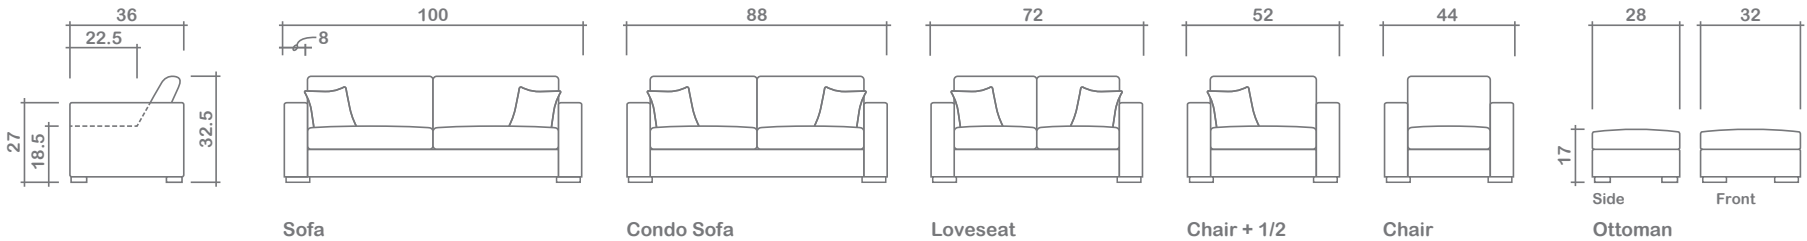

# Theo Collection

Top  
 Sofa Chaise w/ Reversible Ottoman

**Arms Detachable:** No

See Theo Sectional Planner for more components

**Sofa Beds Available:** Yes (Dimensions vary to accommodate bed mechanism)

**GENERAL INFORMATION:**

- \*dye-lot of the actual fabric and the swatch may not be exact match
- \*no zipper/inserts in fibre filled toss pillows
- \*overall dimensions may vary +/- 1"
- \*see fabric swatch for exact colour

**SPECIFICATIONS:**

- Back:** Loose
- Back Pillows:** Box band, top stitch, fibre fill
- Body:** Top stitch on arms
- Seat Cushions:** Box band, top stitch, 7" thick crown foam w/ polyester fibre wrap
- Suspension:** Seat: Springs | Back: Webbing
- Toss Pillows:** Simple, 20"x20", fibre fill

**SOFABEDS:**

- Overall height, seat height & arm height increases by 3"
- Overall depth of sofabed increases approximately 53" when opened

**LEG:**

Clark Dark  
 Ottoman: Clark Dark