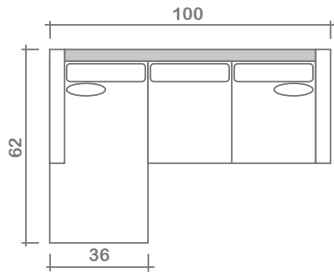

# Theo Collection

Top  
 Sofa Chaise w/ Reversible Ottoman

**Arms Detachable:** No

See Theo Sectional Planner for more components

**Sofa Beds Available:** Yes (Dimensions vary to accommodate bed mechanism)

**GENERAL INFORMATION:**

- \*dye-lot of the actual fabric and the swatch may not be exact match
- \*no zipper/inserts in fibre filled toss pillows
- \*overall dimensions may vary +/- 1"
- \*see fabric swatch for exact colour

**SPECIFICATIONS:**

- Back:** Loose
- Back Pillows:** Box band, top stitch, fibre fill
- Body:** Top stitch on arms
- Seat Cushions:** Box band, top stitch, 7" thick crown foam w/ polyester fibre wrap
- Suspension:** Seat: Springs | Back: Webbing
- Toss Pillows:** Simple, 20"x20", fibre fill

**SOFABEDS:**

- Overall height, seat height & arm height increases by 3"
- Overall depth of sofabed increases approximately 53" when opened

**LEG:**

Clark Dark  
 Ottoman: Clark Dark