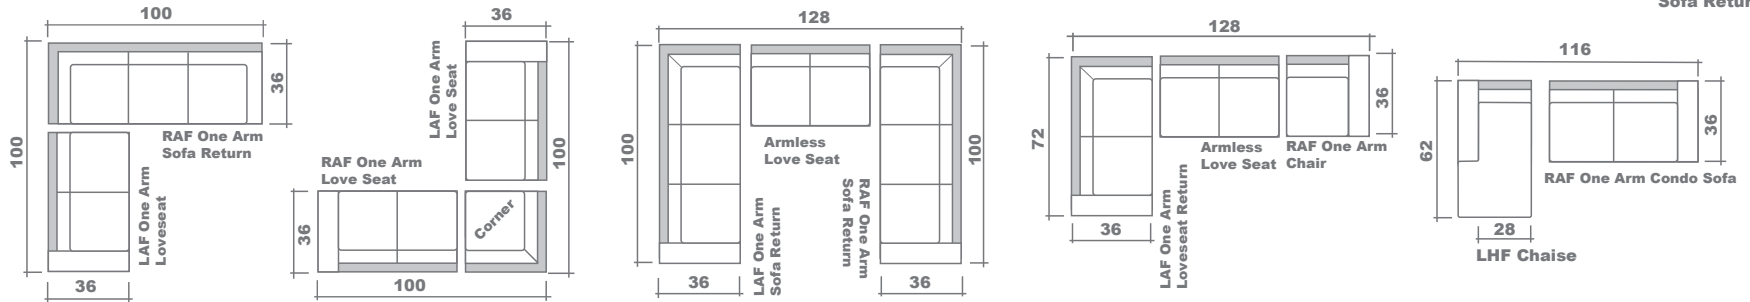

GENERAL INFORMATION:

- *dye-lot of the actual fabric and the swatch may not be exact match
- *no zipper/inserts in fibre filled toss pillows

- *overall dimensions may vary +/- 1"
- *see fabric swatch for exact colour