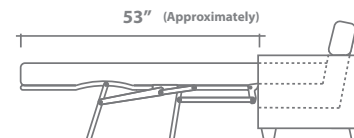

**GENERAL INFORMATION:**

- \*dye-lot of the actual fabric and the swatch may not be exact match
- \*no zipper/inserts in fibre filled toss pillows
- \*overall dimensions may vary +/- 1"
- \*see fabric swatch for exact colour

**SPECIFICATIONS:**

- Back:** Loose
- Back Pillows:** Box band, top stitch, fibre fill
- Body:** Top stitch on arms
- Seat Cushions:** Box band, top stitch, 7" thick crown foam w/ polyester fibre wrap
- Suspension:** Seat: Springs | Back: Webbing
- Toss Pillows:** Simple, 20"x20", fibre fill

**SOFABEDS:**

- Overall height, seat height & arm height increases by 3"
- Overall depth of sofabed increases approximately 53" when opened

**LEG:**

Clark Dark  
 Ottoman: Clark Dark