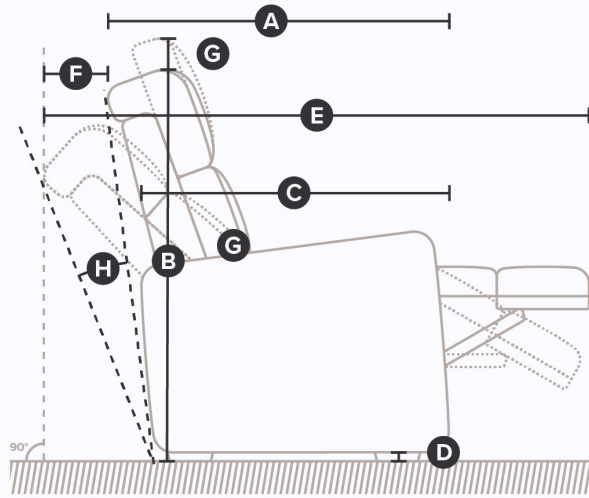

THEO

42002

STANDARD FUNCTIONS

- Manual recline with outside handle
- Power recline with toggle switch
- Power recline and lift with hand held wand

FRAME

- All Palliser frames are constructed from engineered wood products, hardwood or softwood; joints are pinned and glued for uniformity and strength.

THEO

42002

DIMENSIONS

Side

All measurements in inches (in).

SKU	Description	A. Depth	B. Height	C. Arm Depth	C.. Seat Depth	D. Ground Clearance	E. Full Recline Depth	F. Wall Clearance	H. Recline Angle
42002-31	Wallhugger Power Recliner	37.0	38.0	31.7	20.0	3.0	63.0	5.1	130.0
42002-32	Rocker Manual Recliner	37.0	38.0	31.7	20.0	3.0	63.0	30.5	130.0
42002-33	Swivel Rocker Manual Recliner	37.0	38.0	31.7	20.0	3.0	63.0	30.5	130.0
42002-34	Swivel Glider Manual Recliner	37.0	38.0	31.7	20.0	3.0	63.0	30.5	130.0
42002-35	Wallhugger Manual Recliner	37.0	38.0	31.7	20.0	3.0	63.0	5.1	130.0
42002-36	Lift Chair w/Power	37.0	38.0	31.7	20.0	3.0	63.0	12.7	130.0
42002-38	Swivel Glider Power Recliner	37.0	38.0	31.7	20.0	3.0	63.0	30.5	130.0
42002-39	Rocker Power Recliner	37.0	38.0	31.7	20.0	3.0	63.0	30.5	130.0

Front

All measurements in inches (in).

SKU	Description	Q. Width	R. Seat Height From Floor	S. Height Of Back From Seat	T. Arm Height From Floor	U. Arm Width	V. Width Between Arms
42002-31	Wallhugger Power Recliner	30.0	19.5	18.7	23.5	8.3	21.0
42002-32	Rocker Manual Recliner	30.0	19.5	18.7	23.5	8.3	21.0
42002-33	Swivel Rocker Manual Recliner	30.0	19.5	18.7	23.5	8.3	21.0
42002-34	Swivel Glider Manual Recliner	30.0	19.5	18.7	23.5	8.3	21.0
42002-35	Wallhugger Manual Recliner	30.0	19.5	18.7	23.5	8.3	21.0
42002-36	Lift Chair w/Power	30.0	19.5	18.7	23.5	8.3	21.0
42002-38	Swivel Glider Power Recliner	30.0	19.5	18.7	23.5	8.3	21.0
42002-39	Rocker Power Recliner	30.0	19.5	18.7	23.5	8.3	21.0