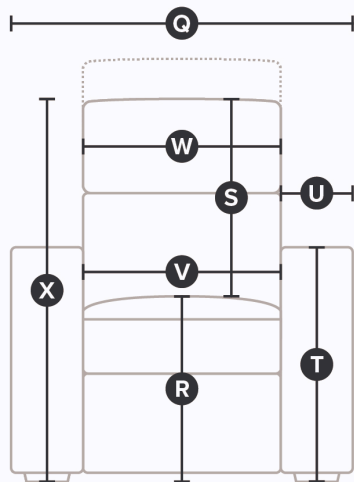

THEO

42002

DIMENSIONS

Side

All measurements in inches (in).

SKU	Description	A. Depth	B. Height	C. Arm Depth	C.. Seat Depth	D. Ground Clearance	E. Full Recline Depth	F. Wall Clearance	H. Recline Angle
42002-31	Wallhugger Power Recliner	37.0	38.0	31.7	20.0	3.0	63.0	5.1	130.0
42002-32	Rocker Manual Recliner	37.0	38.0	31.7	20.0	3.0	63.0	30.5	130.0
42002-33	Swivel Rocker Manual Recliner	37.0	38.0	31.7	20.0	3.0	63.0	30.5	130.0
42002-34	Swivel Glider Manual Recliner	37.0	38.0	31.7	20.0	3.0	63.0	30.5	130.0
42002-35	Wallhugger Manual Recliner	37.0	38.0	31.7	20.0	3.0	63.0	5.1	130.0
42002-36	Lift Chair w/Power	37.0	38.0	31.7	20.0	3.0	63.0	12.7	130.0
42002-38	Swivel Glider Power Recliner	37.0	38.0	31.7	20.0	3.0	63.0	30.5	130.0
42002-39	Rocker Power Recliner	37.0	38.0	31.7	20.0	3.0	63.0	30.5	130.0

Front

All measurements in inches (in).

SKU	Description	Q. Width	R. Seat Height From Floor	S. Height Of Back From Seat	T. Arm Height From Floor	U. Arm Width	V. Width Between Arms
42002-31	Wallhugger Power Recliner	30.0	19.5	18.7	23.5	8.3	21.0
42002-32	Rocker Manual Recliner	30.0	19.5	18.7	23.5	8.3	21.0
42002-33	Swivel Rocker Manual Recliner	30.0	19.5	18.7	23.5	8.3	21.0
42002-34	Swivel Glider Manual Recliner	30.0	19.5	18.7	23.5	8.3	21.0
42002-35	Wallhugger Manual Recliner	30.0	19.5	18.7	23.5	8.3	21.0
42002-36	Lift Chair w/Power	30.0	19.5	18.7	23.5	8.3	21.0
42002-38	Swivel Glider Power Recliner	30.0	19.5	18.7	23.5	8.3	21.0
42002-39	Rocker Power Recliner	30.0	19.5	18.7	23.5	8.3	21.0