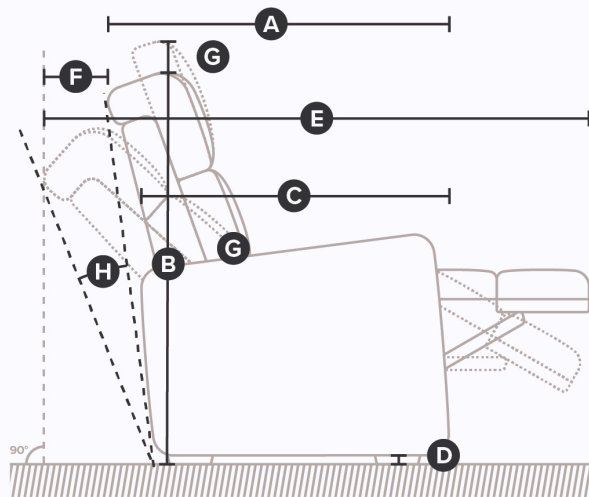

TITAN

44004

DIMENSIONS

Side

All measurements in inches (in).

SKU	Description	A. Depth	B. Height	C. Arm Depth	C.. Seat Depth	D. Ground Clearance	E. Full Recline Depth	F. Wall Clearance	G. Headrest Extension
44004-13	RHF Stationary End	41.3	31.7	39.0	23.3	2.0			
44004-14	LHF Stationary End	41.3	31.7	39.0	23.3	2.0			
44004-17	RHF Stationary Nest	41.3	31.7		23.3				
44004-18	LHF Stationary Nest	41.3	31.7		23.3				
44004-31	Power Wallhugger Recliner	41.3	31.7	39.0	23.3		61.0	5.1	8.7
44004-6H	Power Armless Recliner with Power Headrest	41.3	31.7		23.3		61.0	5.1	9.0
44004-6P	RHF Wide Power Recliner	41.3	31.7	39.0	23.3	2.0	61.0	5.1	8.7
44004-70	Armless Chair	41.3	31.7		23.3				8.7
44004-7P	LHF Wide Power Recliner	41.3	31.7	39.0	23.3		61.0	5.1	8.7
44004-9A	Corner Square with Moveable Headrest	46.5	31.7						
44004-C3	RHF Power Reclining Chaise	62.5	31.7		44.0	2.0	70.5	5.1	
44004-C4	LHF Power Reclining Chaise	62.5	31.7				70.5	5.1	
44004-K3	Storage Console	38.5	26.0