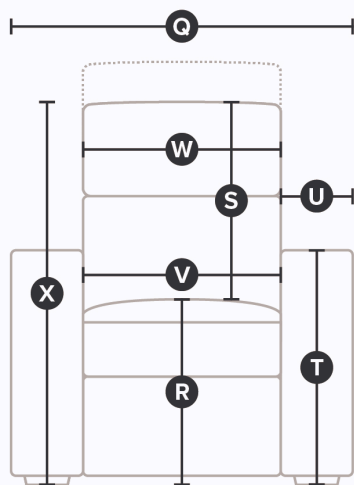

Front

All measurements in inches (in).

SKU	Description	Q. Width	R. Seat Height From Floor	S. Height Of Back From Seat	T. Arm Height From Floor	U. Arm Width	V. Width Between Arms
44004-13	RHF Stationary End	43.3	19.3	12.4	24.5	25.0	
44004-14	LHF Stationary End	43.3	19.3	12.4	24.5	25.0	
44004-17	RHF Stationary Nest	58.0	19.3	12.4			
44004-18	LHF Stationary Nest	58.0	19.3	12.4			
44004-31	Power Wallhugger Recliner	45.7	19.3	12.4	24.5	25.0	24.4
44004-6H	Power Armless Recliner with Power Headrest	33.5	16.5	12.4			
44004-6P	RHF Wide Power Recliner	43.3	19.3	12.4	24.5	25.0	
44004-70	Armless Chair	33.5	19.3	12.4			
44004-7P	LHF Wide Power Recliner	43.3	19.3	12.4	24.5	25.0	
44004-9A	Corner Square with Moveable Headrest	46.5					
44004-C3	RHF Power Reclining Chaise	44.0					
44004-C4	LHF Power Reclining Chaise	44.0					
44004-K3	Storage Console	13.0