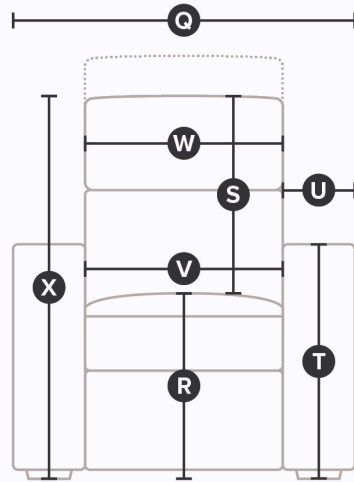

TUNDRA

41043

DIMENSIONS

Front

All measurements in inches (in).

SKU	Description	Q. Width	R. Seat Height From Floor	T. Arm Height From Floor
41043-09	Corner Curve	46.0		
41043-10	Armless Chair	23.0		
41043-30	Armless Recliner	23.0		
41043-31	Wallhugger Recliner Pwr	32.0	20.0	25.0
41043-32	Rocker Recliner Chair	32.0	20.0	25.0
41043-33	Swivel Rocker Recliner Chair	32.0	20.0	25.0
41043-35	Wallhugger Recliner Chair	32.0	20.0	25.0
41043-39	Power Rocker Recliner	32.0	20.0	25.0
41043-51	Sofa Recliner	78.0	20.0	25.0
41043-53	Loveseat Recliner	54.0	20.0	25.0
41043-54	RHF Loveseat Recliner	50.0	20.0	25.0
41043-55	LHF Loveseat Recliner	50.0	20.0	25.0
41043-60	Power Armless Recliner	23.0	20.0	
41043-61	Power Sofa Recliner	78.0	20.0	25.0
41043-63	Loveseat Recliner Power	54.0	20.0	25.0
41043-64	RHF Loveseat Recliner Power	50.0	20.0	25.0
41043-65	LHF Loveseat Power Recliner	50.0	20.0	25.0

*Select pieces from this collection are available in pattern-matched accent covers. Pattern matching ensures the pattern is consistent throughout the piece and matches at seams, and over arms and backs, creating a continuous pattern. Dimensions shown as Width x Depth x Height. Dimensions are correct at the time of printing and are subject to change without notice. Actual measurements for each item may vary. Please allow up to a +/- 1 inch or 3 centimeter difference.