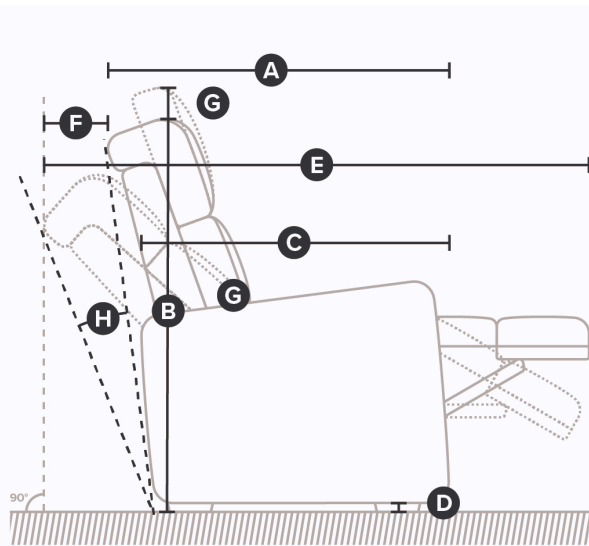

CHOOSE YOUR ACCESSORIES

- Extra Metal Tray Table
- Extra Black Tray Table
- Wine Glass Holder
- Battery Y-Cable
- LED Flex Light
- Tablet Holder
- HTS Sectional Connectors

CHOOSE YOUR LEG OPTION

- This item comes standard with the leg pictured

TUNDRA

41043

DIMENSIONS

Side

All measurements in inches (in).

SKU	Description	A. Depth	B. Height	C. Arm Depth	C.. Seat Depth	E. Full Recline Depth	F. Wall Clearance
41043-09	Corner Curve	46.0	40.0				
41043-10	Armless Chair	39.0	40.0				
41043-30	Armless Recliner	39.0	40.0			63.4	10.0
41043-31	Wallhugger Recliner Pwr	39.0	40.0	30.1	22.0	62.6	10.0
41043-32	Rocker Recliner Chair	39.0	40.0	30.1	22.0	62.6	37.0
41043-33	Swivel Rocker Recliner Chair	39.0	41.0	30.1	22.0	62.6	37.0
41043-35	Wallhugger Recliner Chair	39.0	40.0	30.1	22.0	62.6	10.0
41043-39	Power Rocker Recliner	39.0	40.0	30.1	22.0	62.6	37.0
41043-51	Sofa Recliner	39.0	40.0	30.1	22.0	63.4	10.0
41043-53	Loveseat Recliner	39.0	40.0	30.1	22.0	63.4	10.0
41043-54	RHF Loveseat Recliner	39.0	40.0	30.1	22.0	63.4	10.0
41043-55	LHF Loveseat Recliner	39.0	40.0	30.1	22.0	63.4	10.0
41043-60	Power Armless Recliner	39.0	40.0		22.0	63.4	10.0
41043-61	Power Sofa Recliner	39.0	40.0	30.1	22.0	63.4	10.0
41043-63	Loveseat Recliner Power	39.0	40.0	30.1	22.0	63.4	10.0
41043-64	RHF Loveseat Recliner Power	39.0	40.0	30.1	22.0	63.4	10.0
41043-65	LHF Loveseat Power Recliner	39.0	40.0	30.1	22.0	63.4	10.0